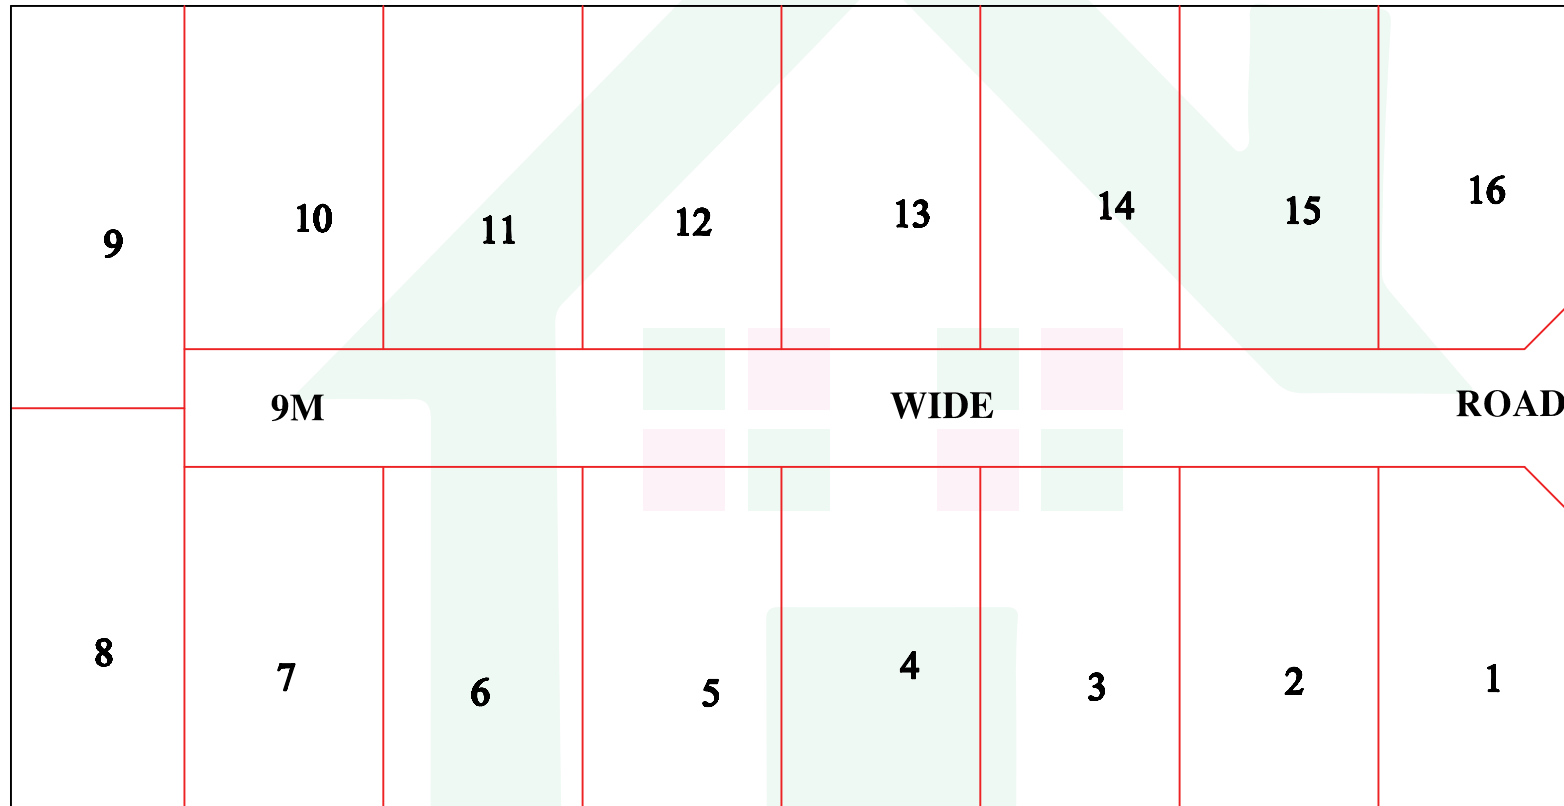

TOPCARE LANDS PLOT SKETCH

Your Trusted Home For Investment

www.topcarelands.co.ke

TOPCARE LANDS
INVESTMENT LIMITED

Your trusted home for investment

JOSKA

PHASE 27 PLOTS

PRICE: **Kshs. 795,000**